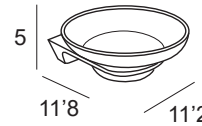

Repuestos / Spare parts / Replacements / Reposição

ref. 005

11 €