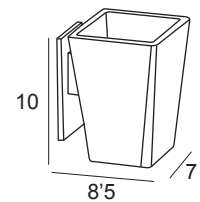

Portacepillos pared
Wall toothbrush holder
Porte-brosse au mur
Escova de dentes mural

5405

5465

Cromo / Chrome

30 €

38 €

Sujeción al cristal c/tornillos

Glass fixing by means of screws