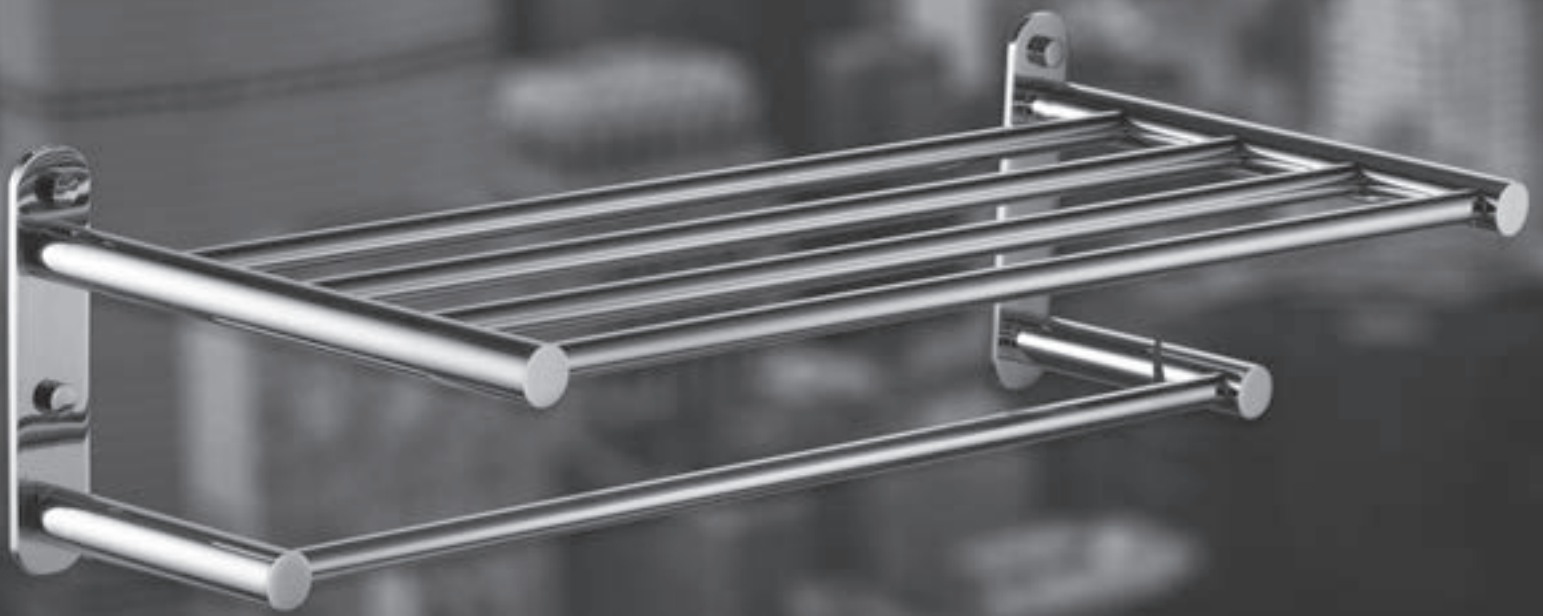

Cromo / Chrome con: **292 €**
Blanco o Negro

Repuestos / Spare parts / Replacements / Reposição

ref. 168

25 €

ref. 028

4,20 €

6,5

COMPLEMENTOS CONTRACT