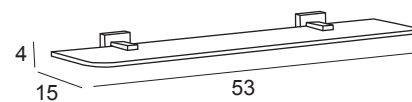

Cromo / Chrome 46 €

Repuestos / Spare parts / Replacements / Reposição ref. 269

17,20 €

Repisa **6209**
 Shelf
 Tablette
 Prateleira

Cromo / Chrome **53 €**

Repuestos / Spare parts / Replacements / Reposição