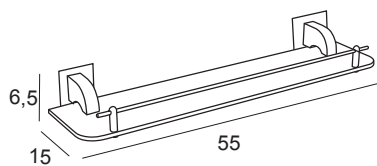

Repisa 6709 6769
Shelf
Tablette
Prateleira

Cromo / Chrome 74 € 87 €

Repuestos / Spare parts / Replacements / Reposição
ref. 008

19 €