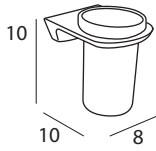

Cromo / Chrome   **38 €**   **51 €**

Repuestos / Spare parts / Replacements / Reposição

ref. 076

7 €