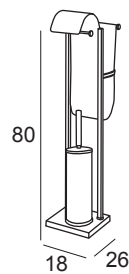

Repuestos / Spare parts / Replacements / Reposição

ref. 168
25 €

ref. 028
4,20 €

6,5