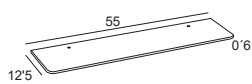

Repuestos / Spare parts / Replacements / Reposição

ref. 008

19 €