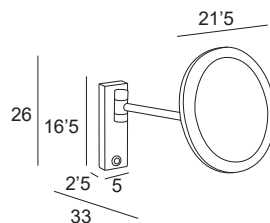

Single arm x5 magnification 4W LED
mirror with touch

Miroir grossissant x5
LED 4W 1 bras avec interrupteur tactile

Espelho aumento x5
1 braço 4W LED com interruptor tactil

Cromo / Chrome 175 €
Negro mate 185 €