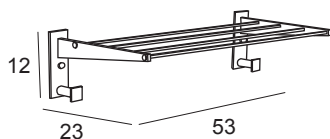

Repuestos / Spare parts / Replacements / Reposição

ref. 021

17,04 €

Toallero repisa con perchas 6435
Towel shelf with hooks
Tablette avec patère
Toalheiro prateleira c/cabides

Cromo / Chrome 149 €