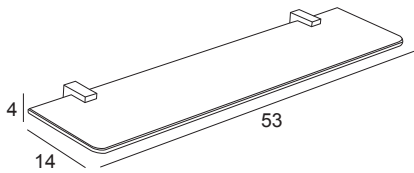

Repuestos / Spare parts / Replacements / Reposição

ref. 021

17,04 €

Repisa **5409** | **5469**
Shelf
Tablette
Prateleira

Cromo / Chrome **40 €** | **55 €**