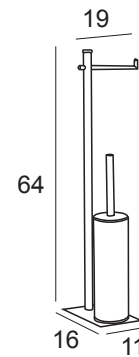

Repuestos / Spare parts / Replacements / Reposição

ref. 168

25 €

ref. 028

4,20 €

6,5