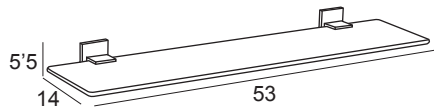

Cromo / Chrome

56 €

Repuestos / Spare parts /
Replacements / Reposição
ref. 269

17,20 €

Repisa 6409
 Shelf
 Tablette
 Prateleira

Cromo / chrome 58 €

Repuestos / Spare parts / Replacements / Reposição

ref. 021