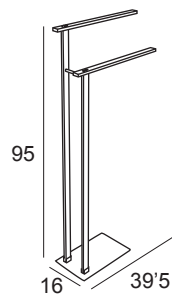

Repuestos / Spare parts / Replacements / Reposição

ref. 0210

24 €

6,5

ref. 028

4,20 €