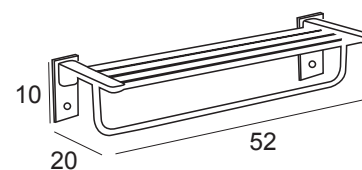

Cromo / Chrome **98 €**