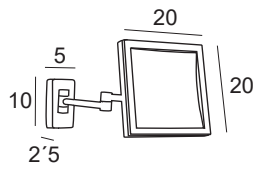

Espejo aumento 5x **6248** LED 4W con sensor

5X Magnifying mirror
LED 4W with touch

Miroir grossissant 5X
LED 4W avec interrupteur tactile

Espelho aumento X5
LED 4W com interruptor tactil

Cromo / Chrome 190 €