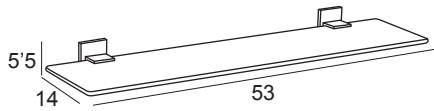

49 €

53 €

Repuestos / Spare parts / Replacements / Reposição

ref. 021

17,04 €

Repisa — **6469**
Shelf
Tablette
Prateleira

Cromo / chrome — **58 €**

Repuestos / Spare parts / Replacements / Reposição