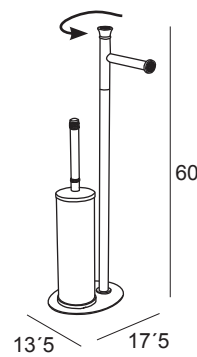

Repuestos / Spare parts / Replacements / Reposição

ref. 166

Cromo 44 €
Oro 57 €

ref. 028
4,20 €