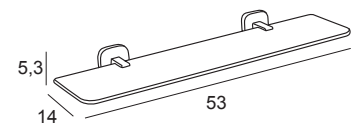

Repuestos / Spare parts / Replacements / Reposição

ref. 021

17,04 €