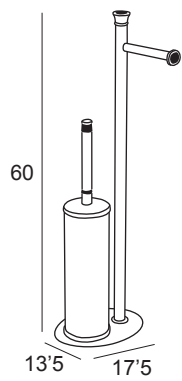

Repuestos / Spare parts
Replacements / Reposição

ref. 166
Cromo   44 €
Oro   57 €

ref. 028
6,5   4,20 €