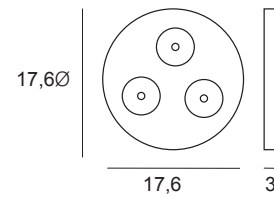

Espejo de aumento 6245
5x ventosas

5X Magnifying mirror with suction cups

Miroir grossissant 5X avec ventouses

Espelho aumento X5 com ventosas

Cromo / Chrome 25 €