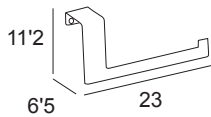

Anilla grande 5903
Large towel ring
Grand anneau
Argola grande

Cromo / Chrome 43 €
Bronce viejo