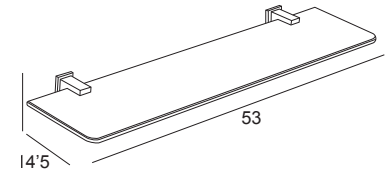

Repisa **5409**
Shelf
Tablette
Prateleira

Cromo / Chrome **40 €**

Repuestos / Spare parts / Replacements / Reposição

ref. 021

17,04€