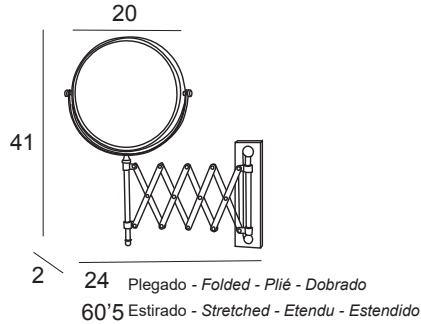

ESPEJOS COSMETICOS

CONTRACT

Espejo aumento 5x **6351**

5X Magnifying mirror
Miroir grossissant 5X
Espelho aumento X5

Cromo / Chrome 78 €

Espejo aumento 5x **6248** LED 4W con sensor

5X Magnifying mirror
LED 4W with touch