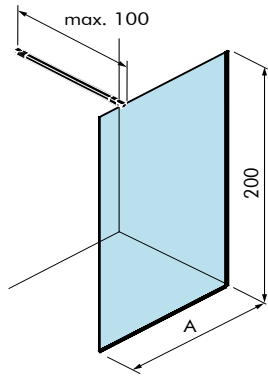

Single Black

customglass

1 Fijo
1 Fix panel
1 Fixe