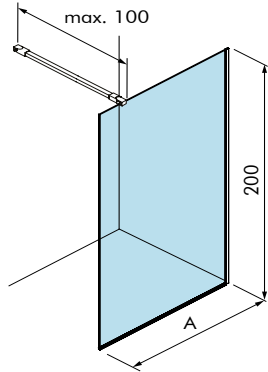

Single Chrome

customglass

1 Fijo
1 Single panel
1 Fixe